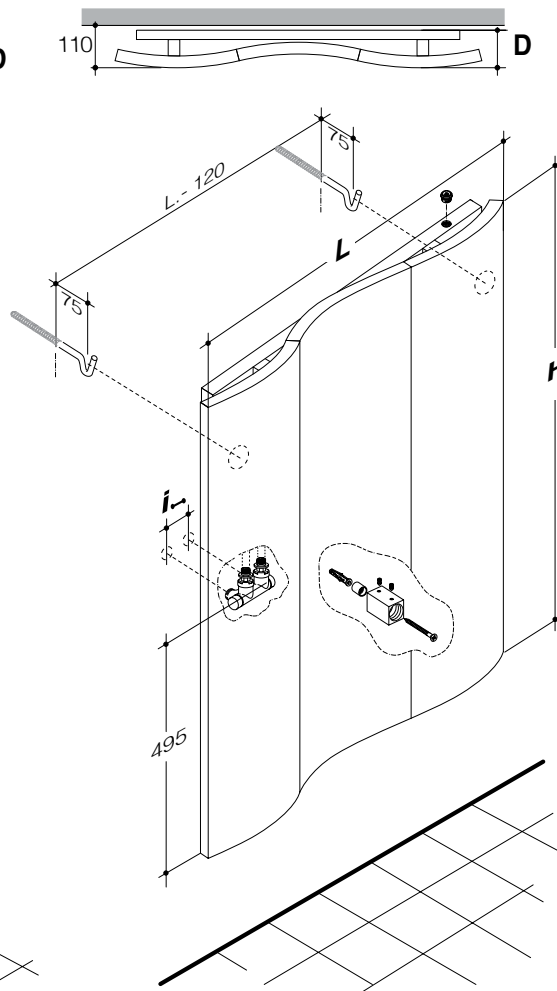

# whoops

Dimensioni espresse in millimetri  
Potenza espressa in Watt  
Radiatore in alluminio  
Valvole e flessibili compresi nel prezzo.

Dimension expressed in millimetres  
Output expressed in Watt  
Aluminium radiator  
Valves and flexible connectors  
are included in the price.

	H (mm)	D (mm)	L (mm)	 (lt)	 (W)		 (mm)	Finiture / Finishing
					$\Delta t 50^\circ$	$\Delta t 30^\circ$		
H 1800-3*	1800	80	750	1,56	1467	807	-	50
H 1800-5*	1800	80	1250	2,60	2445	1345	-	50
H 1800-2	1800	80	500	1,04	978	538	-	250