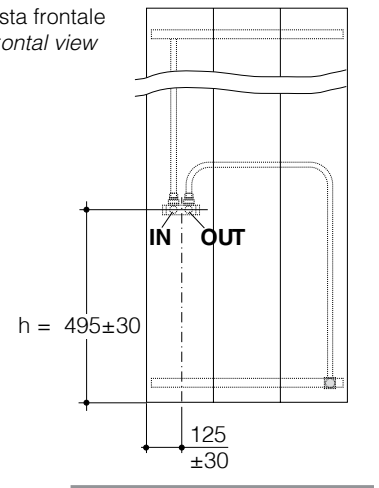

Vista frontale
Frontal view

KIT VALVOLE VALVES KIT (pag. 124)

manual	thermostatic
1	1T + 14
2	2T + 14
3	3T + 14
4	
5	5T
6	
7	
8	8T + 14
9	9T + 14
10*	10T + 14
11	
12	
13	

● Valvole disponibili/
Suitable valves

*inclusa nel kit versione manuale
*included in manual version kits

CONNESSIONI/CONNECTIONS

*Inserendo il diaframma fornito a kit/
*By mounting the diaphragm