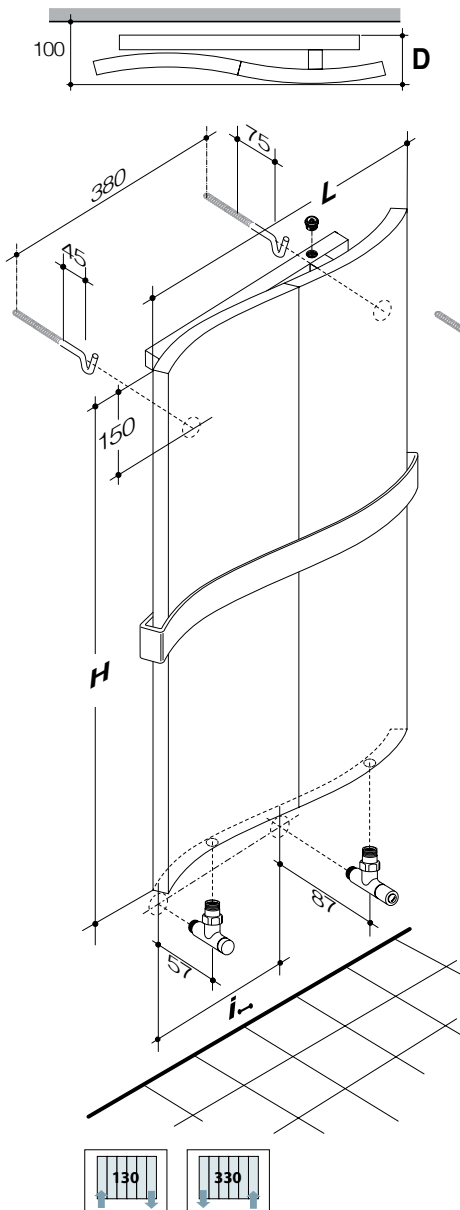

# whoops

Dimensioni espresse in millimetri  
Potenza espressa in Watt  
Radiatore in alluminio  
Valvole e flessibili compresi nel prezzo.

Dimension expressed in millimetres  
Output expressed in Watt  
Aluminium radiator  
Valves and flexible connectors  
are included in the price.

	H (mm)	D (mm)	L (mm)	 (lt)	 (W)		 (mm)	Finiture / Finishing
					$\Delta t 50^\circ$	$\Delta t 30^\circ$		
H 1800-3*	1800	80	750	1,56	1467	807	-	50
H 1800-5*	1800	80	1250	2,60	2445	1345	-	50
H 1800-2	1800	80	500	1,04	978	538	-	250

Vista frontale  
Frontal view