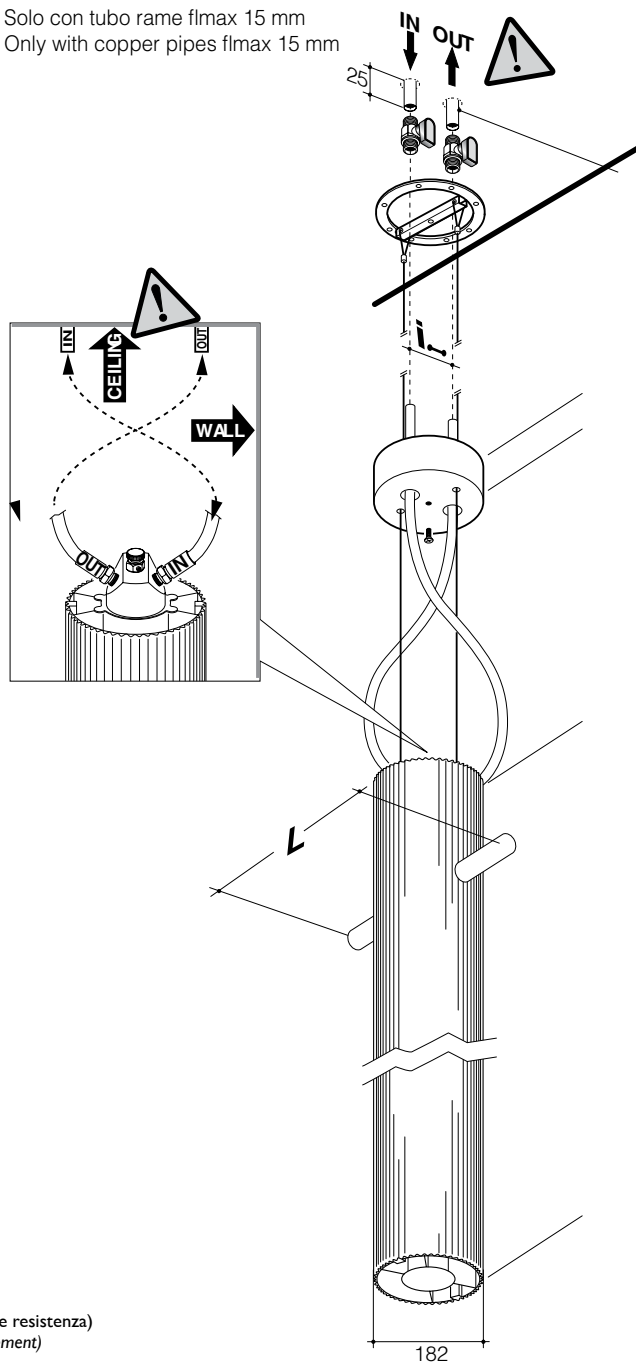

TIKI CEILING

Solo con tubo rame flmax 15 mm
Only with copper pipes flmax 15 mm

Kit base di elettrificazione (riempimento e resistenza)
Basic Electrification kit (filling and electric element)
Termostati / thermostats (pag. 126)